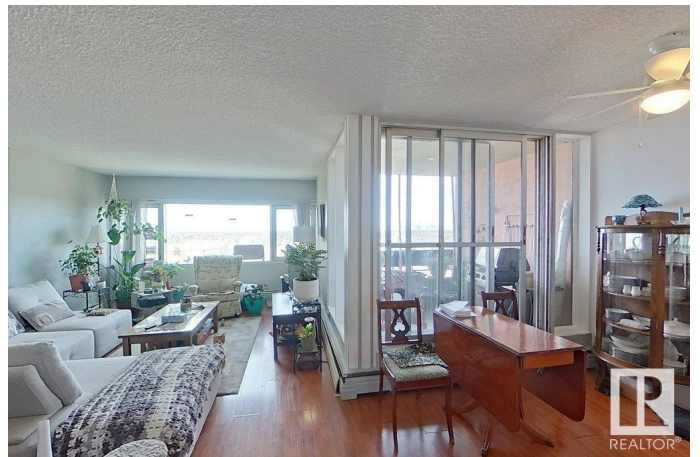

Courtesy Of Charles K Ho Of Century 21 Masters

$164,900 - 111 8735 165 Street, Edmonton

MLS® #E4427804

$164,900

2 Bedroom, 1.00 Bathroom, 885 sqft
Condo / Townhouse on 0.00 Acres

West Meadowlark Park, Edmonton, AB

Perfect investment for investors or first time home buyer, 11th floor 2 bedroom unit with unobstructed view of the city. Low condo fee including all utilities (Heat, Water, and Electricity) Extremely convenience location within walking distance to West Edmonton Mall and future Valley Line LRT station.

Built in 1970

Essential Information

MLS® #	E4427804
Price	$164,900
Bedrooms	2
Bathrooms	1.00
Full Baths	1
Square Footage	885
Acres	0.00
Year Built	1970
Type	Condo / Townhouse
Sub-Type	Apartment High Rise
Style	Single Level Apartment
Status	Active

Community Information

Address	111 8735 165 Street
Area	Edmonton
Subdivision	West Meadowlark Park